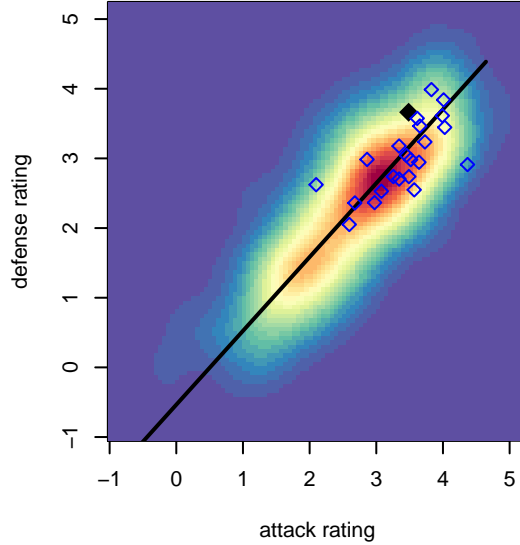

**attack and defense rating
relative to others at age
and all opponents in last 13 months**