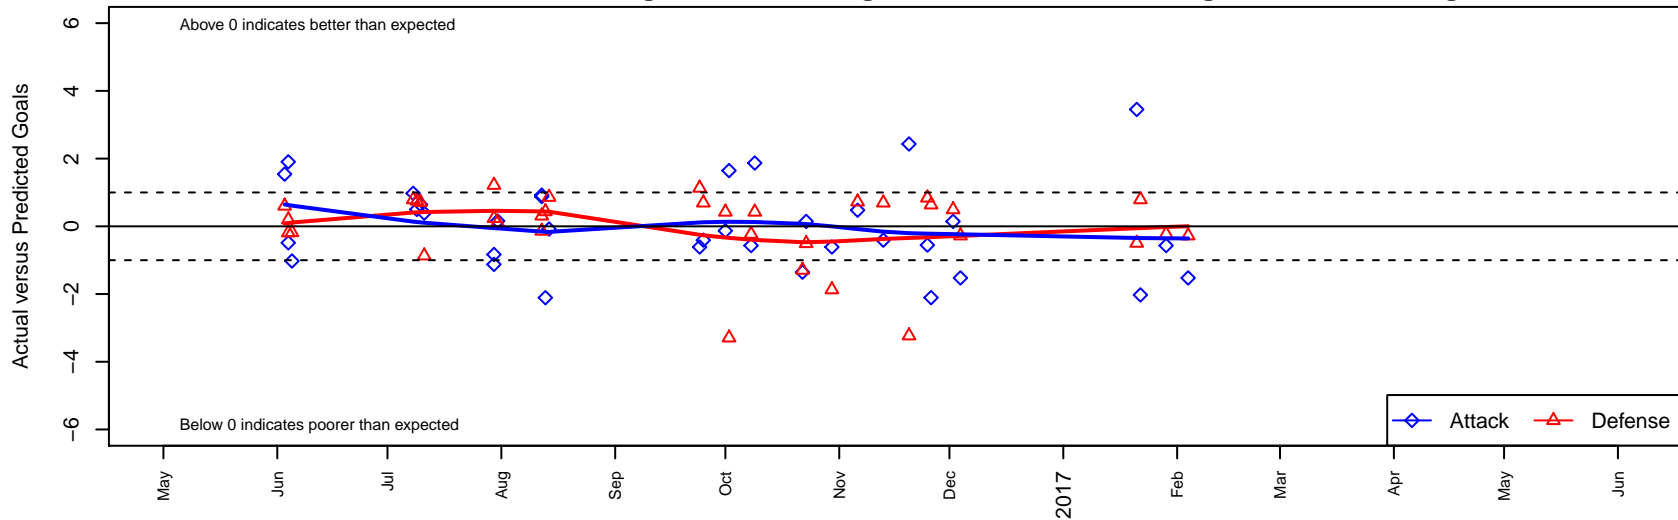

Crossfire Premier A B01

Crossfire Premier SC
 Redmond, WA
 B01 total strength=1831
 attack=32.63 defense=38.97
 fall league = RCL B01 Div 1
 notes= Harris 2016

alt names used:
 CROSSFIRE PREMIER B01 A (WA)
 Crossfire Premier B01 A
 CROSSFIRE PREMIER B2001 A (WA)
 CROSSFIRE B01A HARRIS (WA)
 Crossfire Premier B01 A

Crossfire Premier A B01
 Dots are actual minus expected GF (blue circles) and GA (red triangles).
 Blue line is smoothed change in attack strength. Red is smoothed change in defense strength.

**attack and defense variance (black dot)
relative to other teams
and top 10 in region**