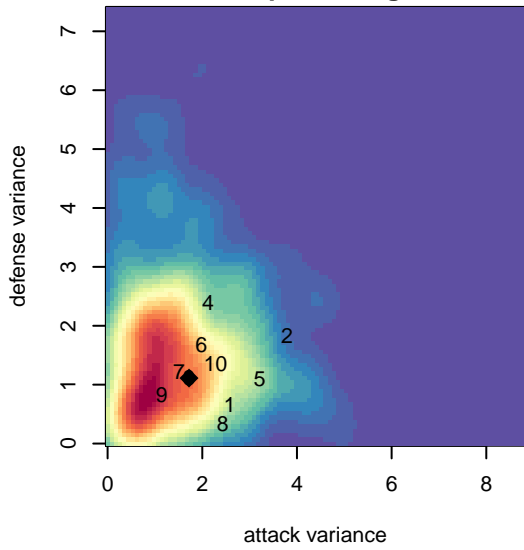

Crossfire Premier A B01

Crossfire Premier SC
 Redmond, WA
 B01 total strength=1831
 attack=32.63 defense=38.97
 fall league = RCL B01 Div 1
 notes= Harris 2016

alt names used:
 CROSSFIRE PREMIER B01 A (WA)
 Crossfire Premier B01 A
 CROSSFIRE PREMIER B2001 A (WA)
 CROSSFIRE B01A HARRIS (WA)
 Crossfire Premier B01 A

Crossfire Premier A B01
 Dots are actual minus expected GF (blue circles) and GA (red triangles).
 Blue line is smoothed change in attack strength. Red is smoothed change in defense strength.

**attack and defense variance (black dot)
relative to other teams
and top 10 in region**