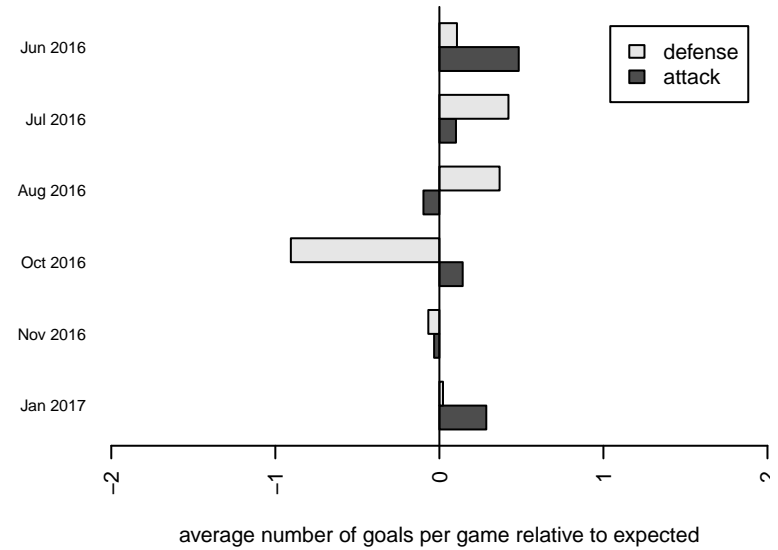

Performance relative to 13 month average