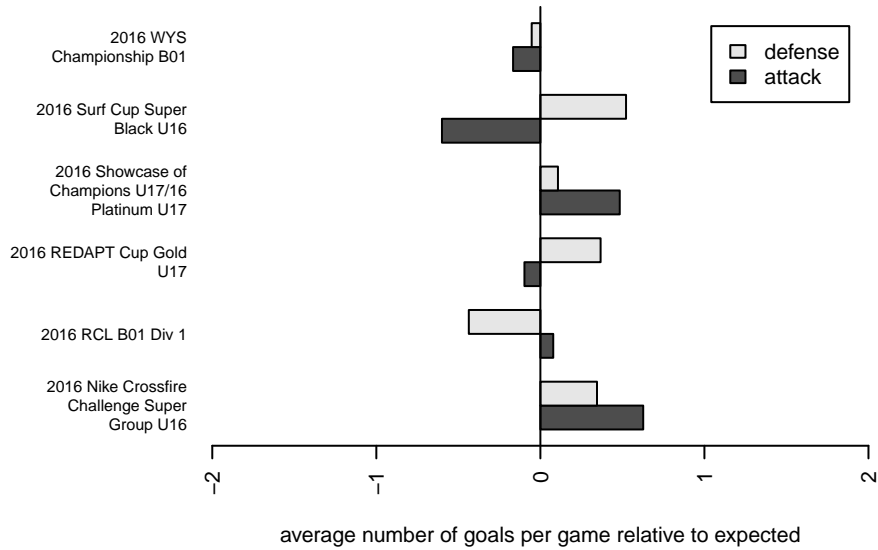

Performance relative to 13 month average