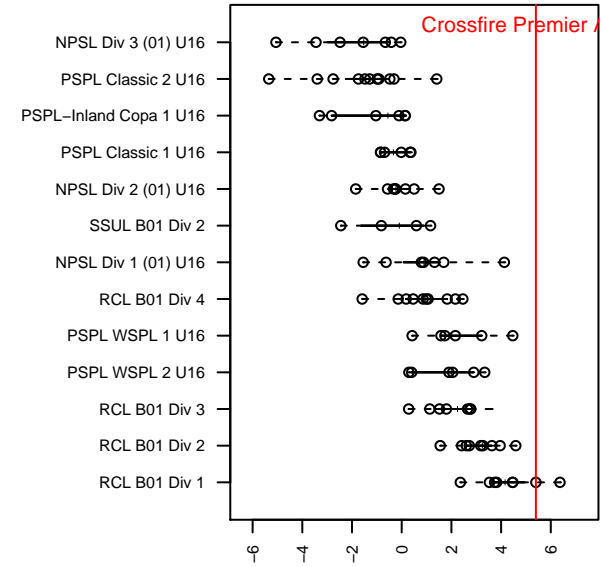

**attack and defense rating
relative to others at age
and all opponents in last 13 months**